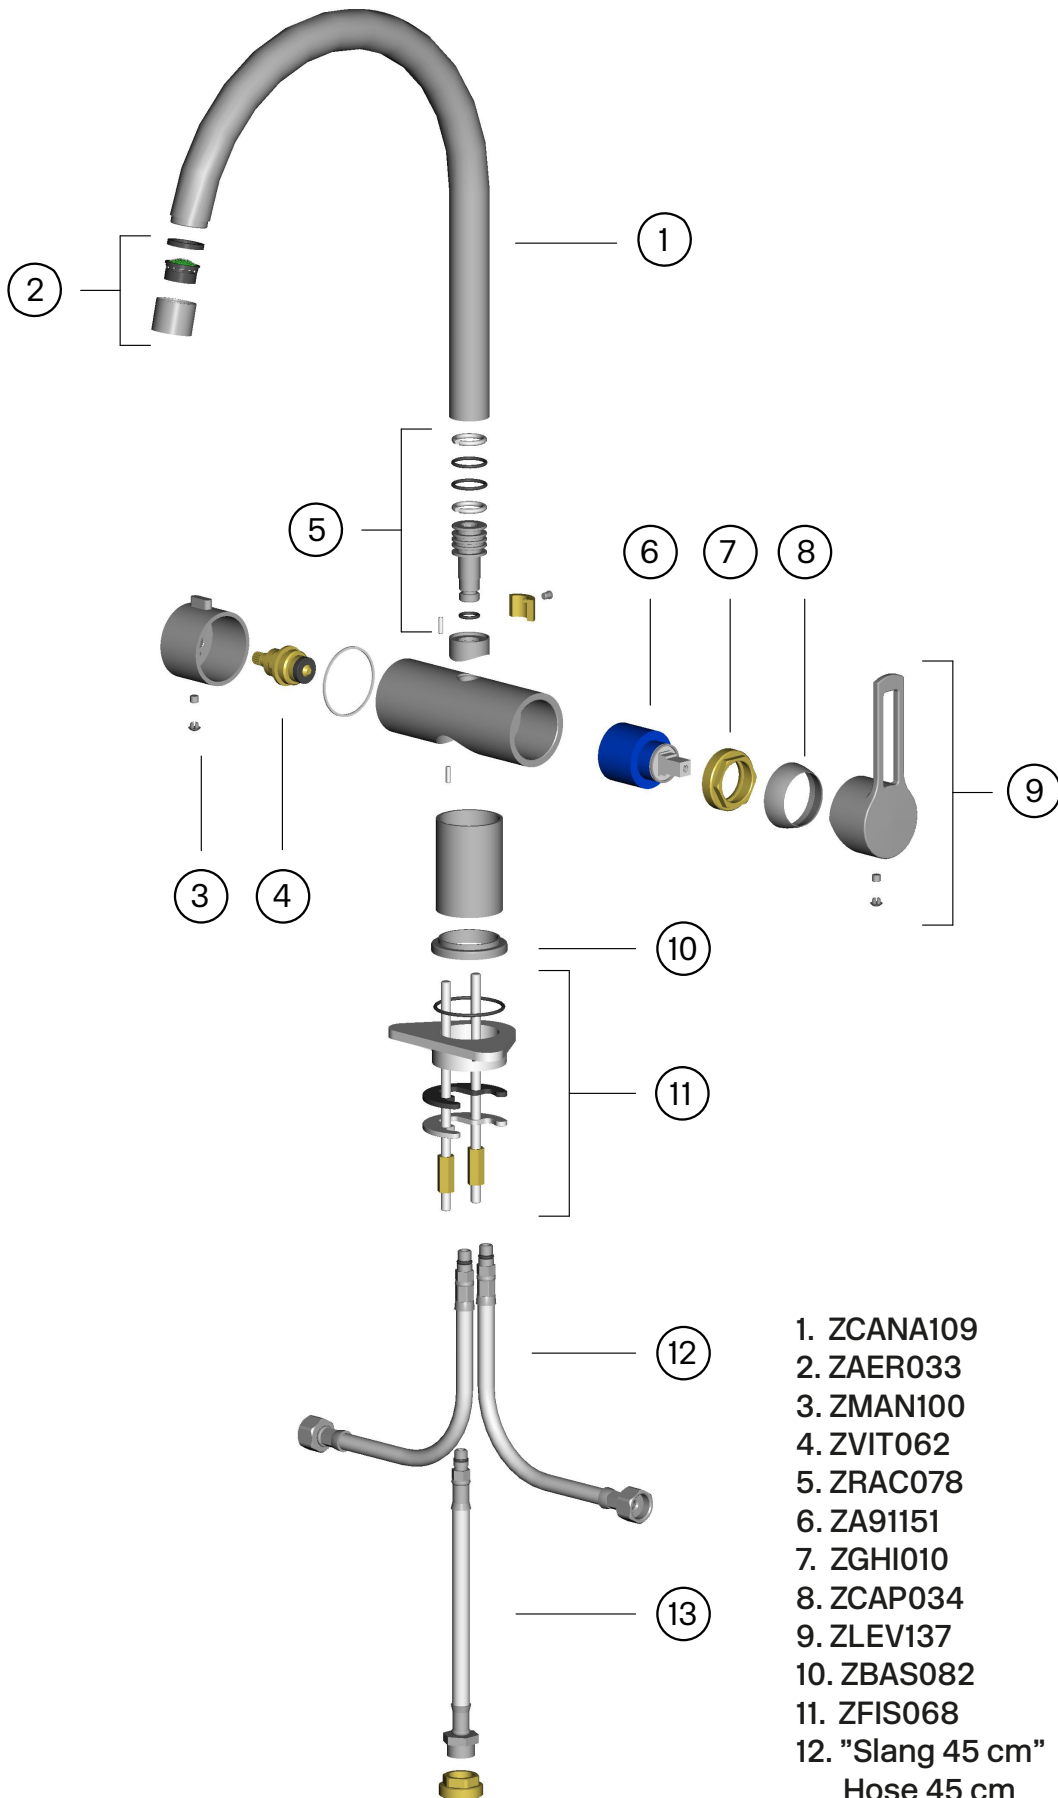

# Tapwell

## Explosion Drawing

1. ZCANA109
2. ZAER033
3. ZMAN100
4. ZVIT062
5. ZRAC078
6. ZA91151
7. ZGHI010
8. ZCAP034
9. ZLEV137
10. ZBAS082
11. ZFIS068
12. "Slang 45 cm"  
Hose 45 cm
13. Hose dishwasher connection